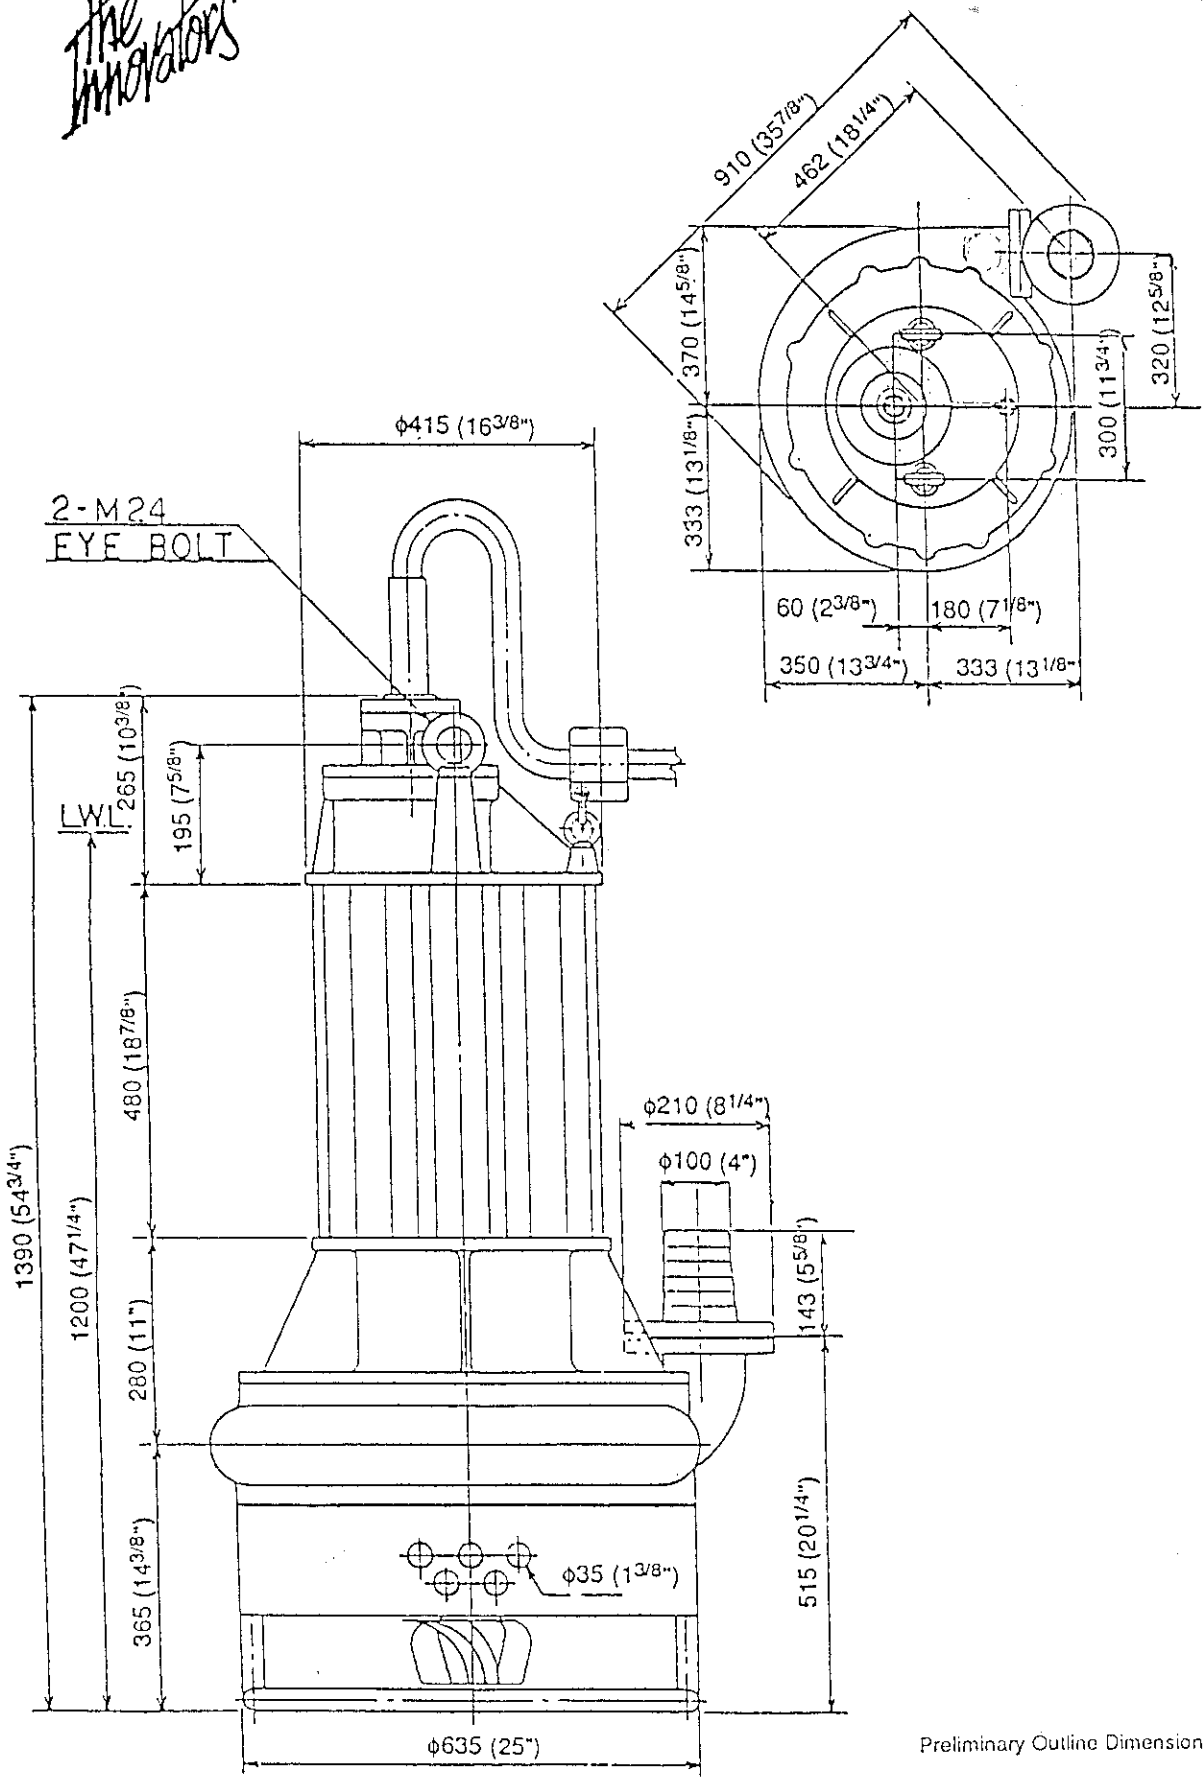

HEAVY DUTY SUBMERSIBLE AGITATOR PUMPS

TYPE DP-30

DIMENSIONAL DRAWING

M-11024

The Innovators

Preliminary Outline Dimensional Drawings